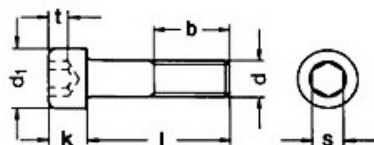

PRODUCT SHEET

Description:

Inbus Screw, M6 x 40mm, Hex 5mm, Stainless Steel A2, DIN 912

Item number:

12.06.328-0

Units	Box	Carton	HS Code	Barcode
Pcs.	200	2000	7318155290	
				5704866447003

d	M 6
l	40
b	24
d1	10
k max.	6
s	5
t min.	3